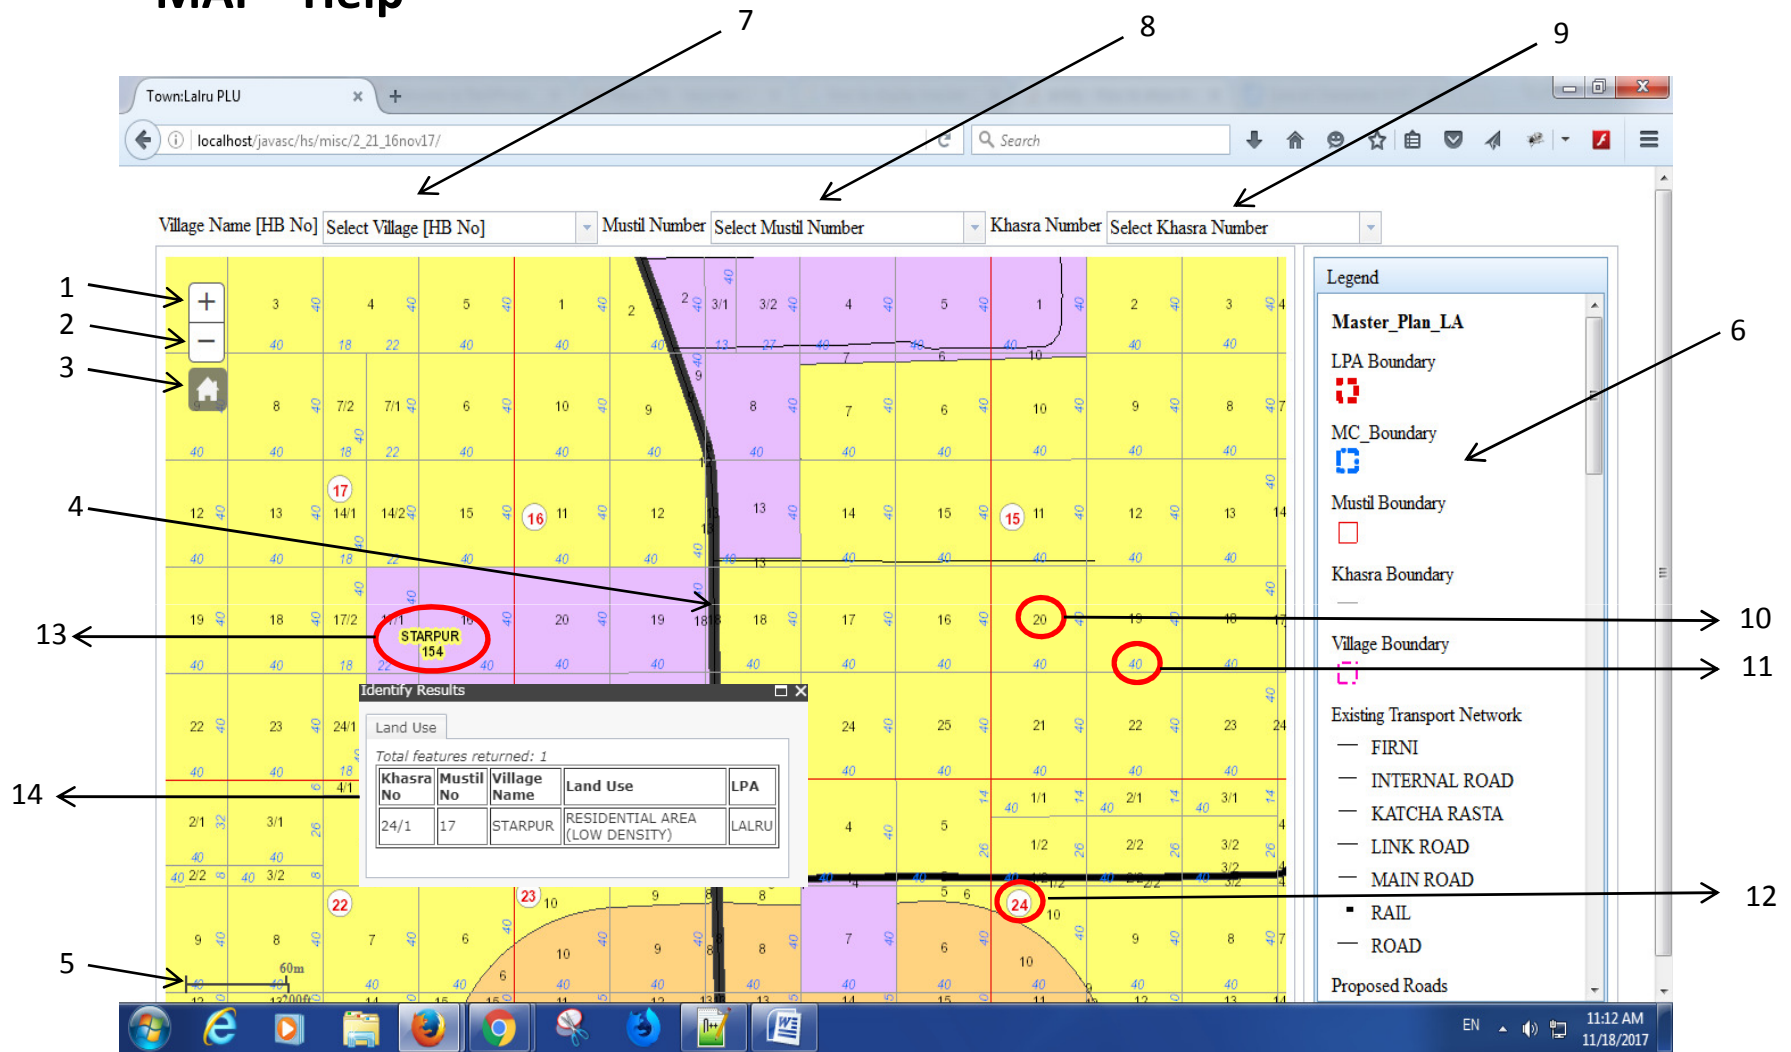

MAP - Help

- | | | |
|----------------|---|---|
| 1) Zoom-In | 6) Legend View | 11) Measurements (in Karam) |
| 2) Zoom-Out | 7) Select Village Name & Hudbust Number | 12) Mustil Number |
| 3) Home Button | 8) Select Mustil Number | 13) Villlage Name & Hudbust Number |
| 4) Map View | 9) Select Khasra Number | 14) Information Window (Click on the map to view more details about a Khasra) |
| 5) Scale Bar | 10) Khasra Number | |